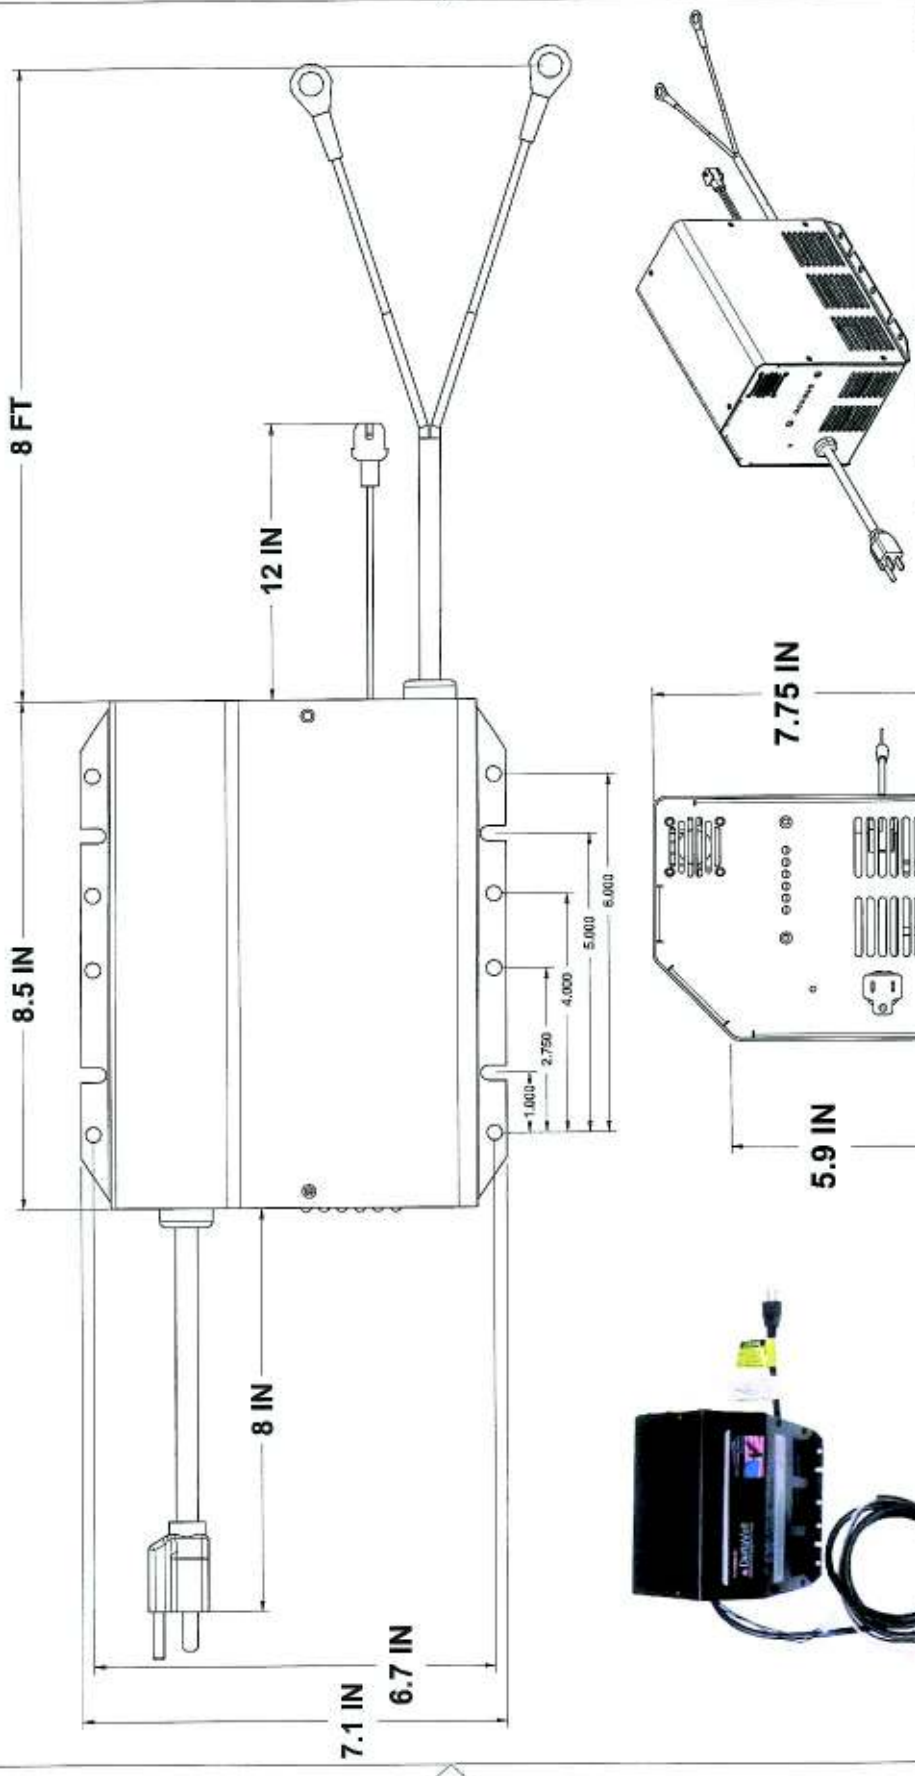

PRO Charging Systems  
 1893 Hill Country Blvd  
 Lawrence, TN 37085

**i2420OBRMLIFT / i2425OBRMLIFT / i4815OBRMLIFT**  
 GENIE, SKYJACK, AND JLG E2 & E3 SERIES

REVISIONS		DATE	APPROVED
ZONE	REV		
	A	08/04/12	

SIZE	FISH NO.	DWG NO.	REV
B		EAGLE PERFORMANCE LIFT	A

SCALE  
 SHEET