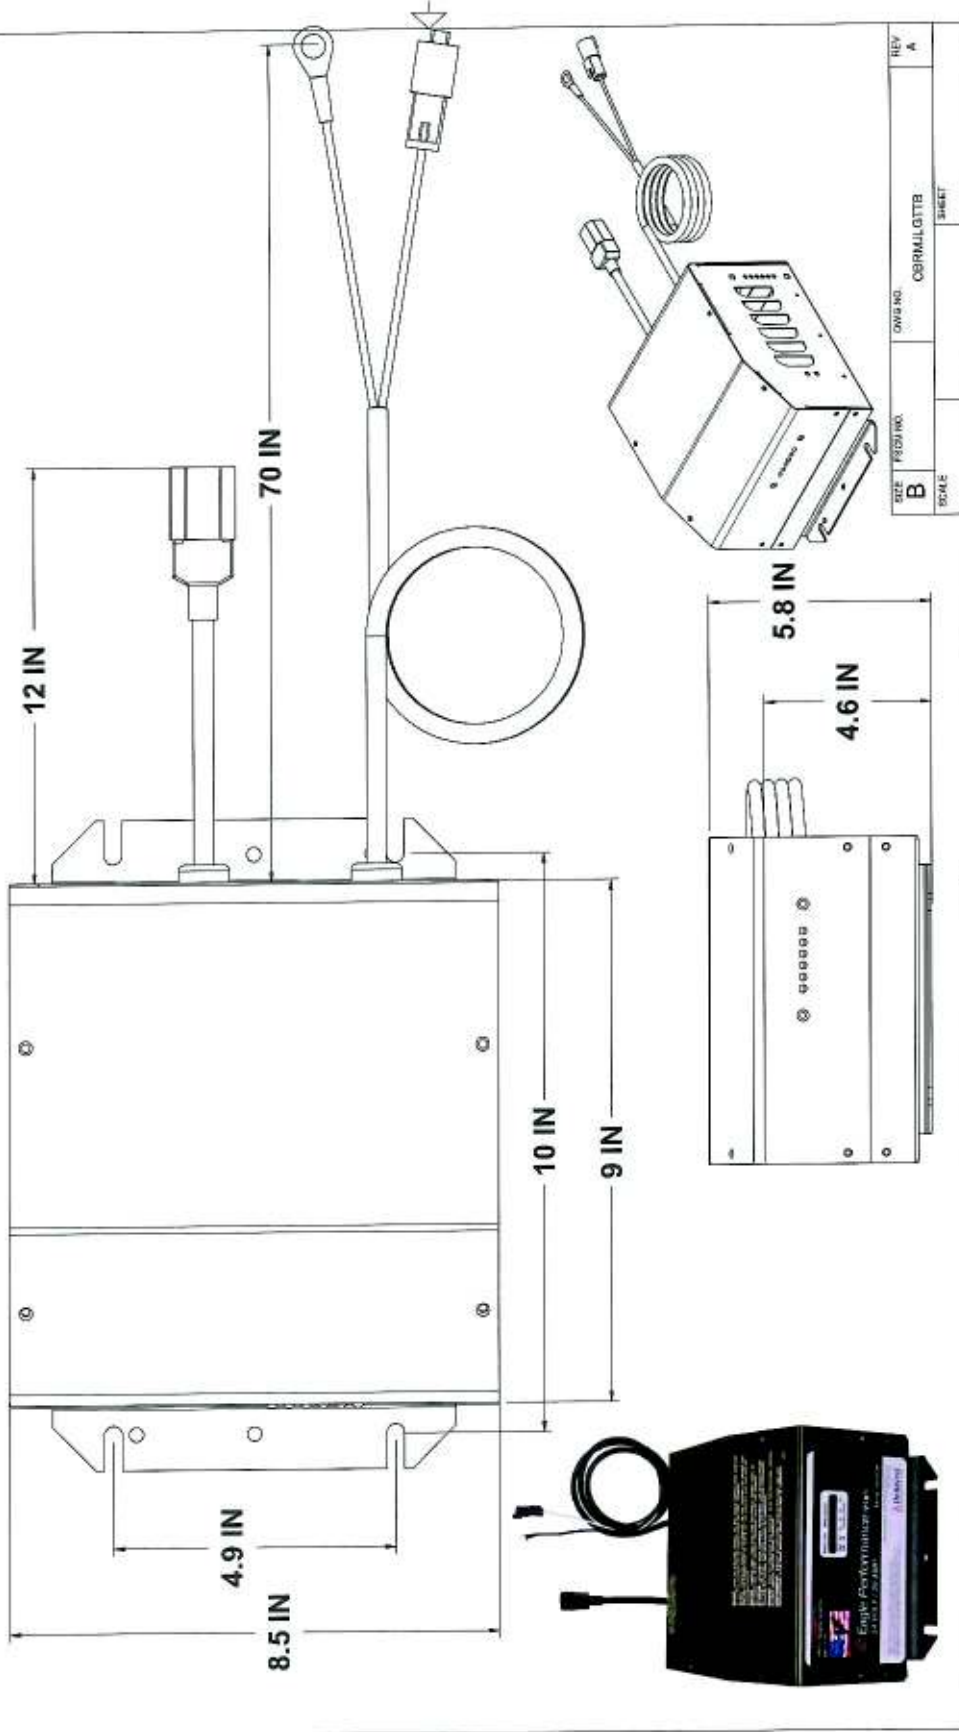

PRO Charging Systems
 1551 Hill Road at Blvd
 Lawrence, TN 37086

i24200BRMJLGTTB / i24250BRMJLGTTB
JLG ES SERIES T350 / T500J BOOM LIFTS

REVISIONS		DATE	APPROVED
ZONE	REV		
	A	08/10/11	
DESCRIPTION			
REFERENCE ONLY			

SIZE	PSDI NO.	OWG NO.	QBRMLLGTTB	REV	A
B					
SCALE					SHEET