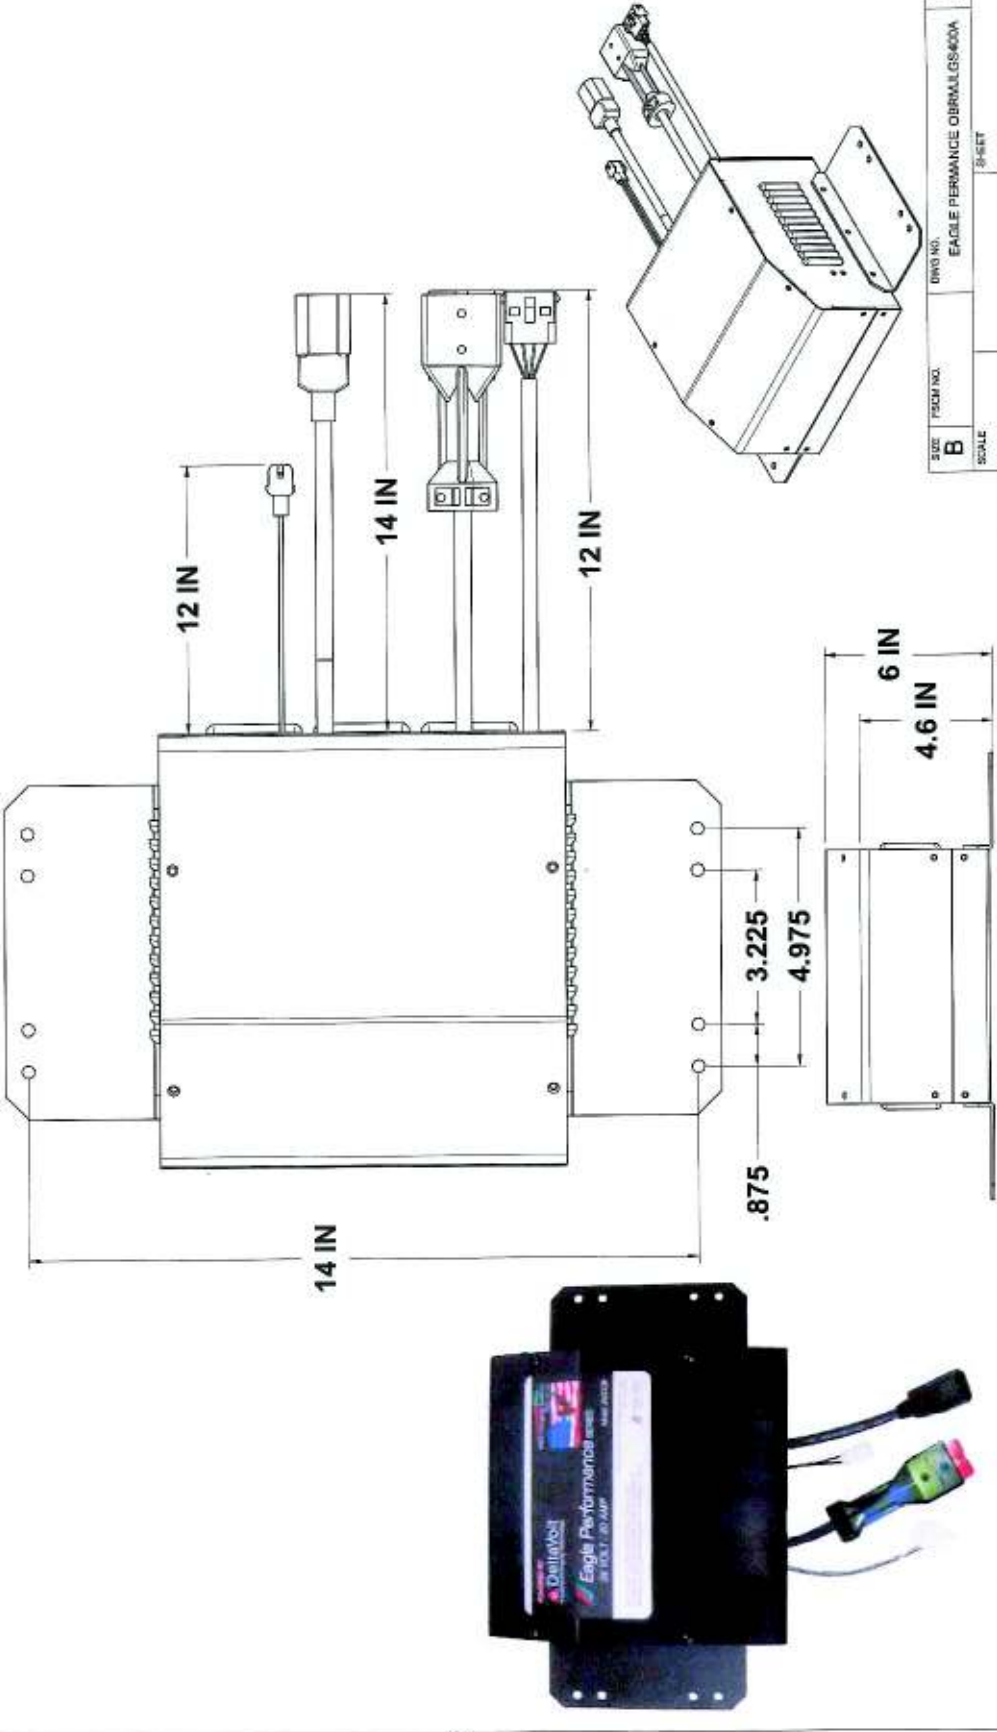

PRO Charging Systems
 1851 Hill Court at Blvd
 Lewisport, TN 37086

i48180BRMJLGS400A
 JLG E SERIES

REVISIONS				
ZONE	REV	DESCRIPTION	DATE	APPROVED
	A	REFERENCE ONLY	05/18/11	

SIZE	FORM NO.	DWG NO.	REV
B		EAGLE PERFORMANCE OBRMJLGS400A	A
SCALE	SHEET		