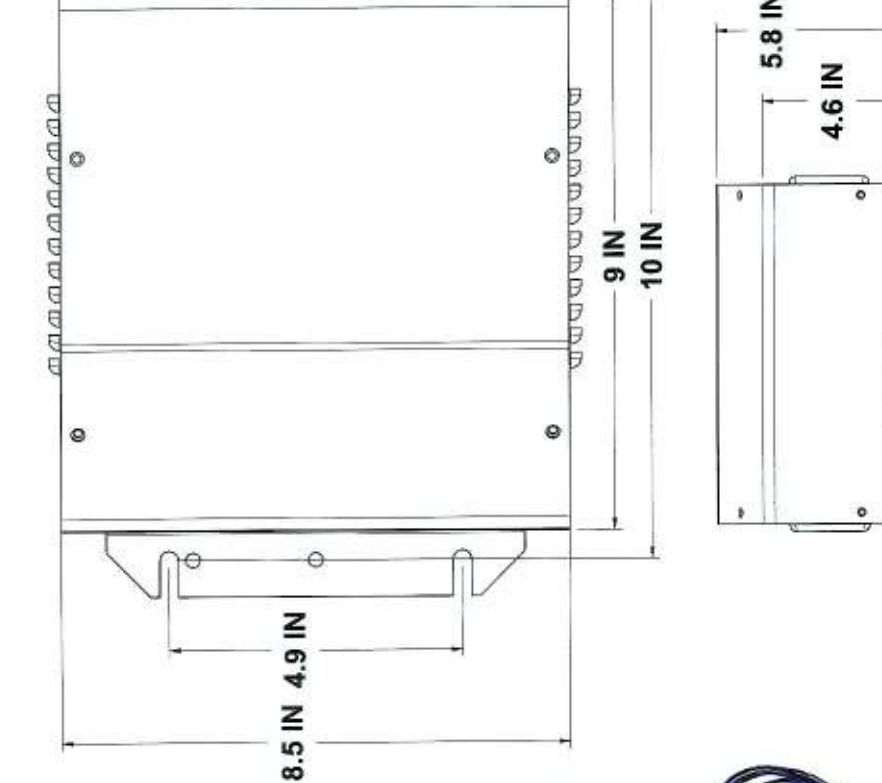

i2420OBRMJLG / i2425OBRMJLG
JLG ES SERIES (GENERATION 3)

ZONE	REV	DESCRIPTION	DATE	APPROVED
A		REFERENCE ONLY	01/18/11	

SIZE	DRAWING	REV
B	EAGLE PERFORMANCE OBRMJLG	A

SHEET