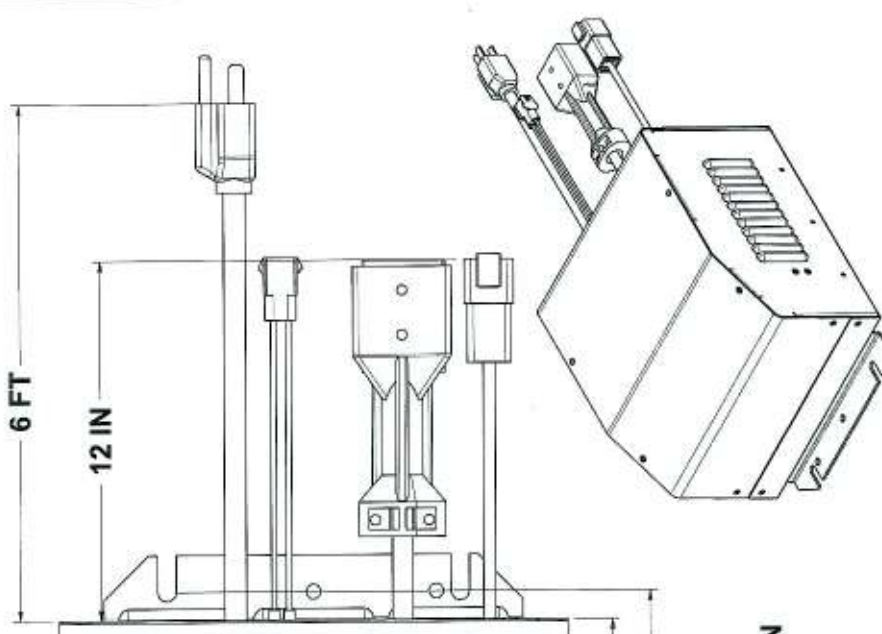

i2420OBRMJLG / i2425OBRMJLG
JLG ES SERIES (GENERATION 3)

ZONE	REV	DESCRIPTION	DATE	APPROVED
A		REFERENCE ONLY	01/18/11	

SIZE	DRAWING	REV
B	EAGLE PERFORMANCE OBRMJLG	A

SHEET