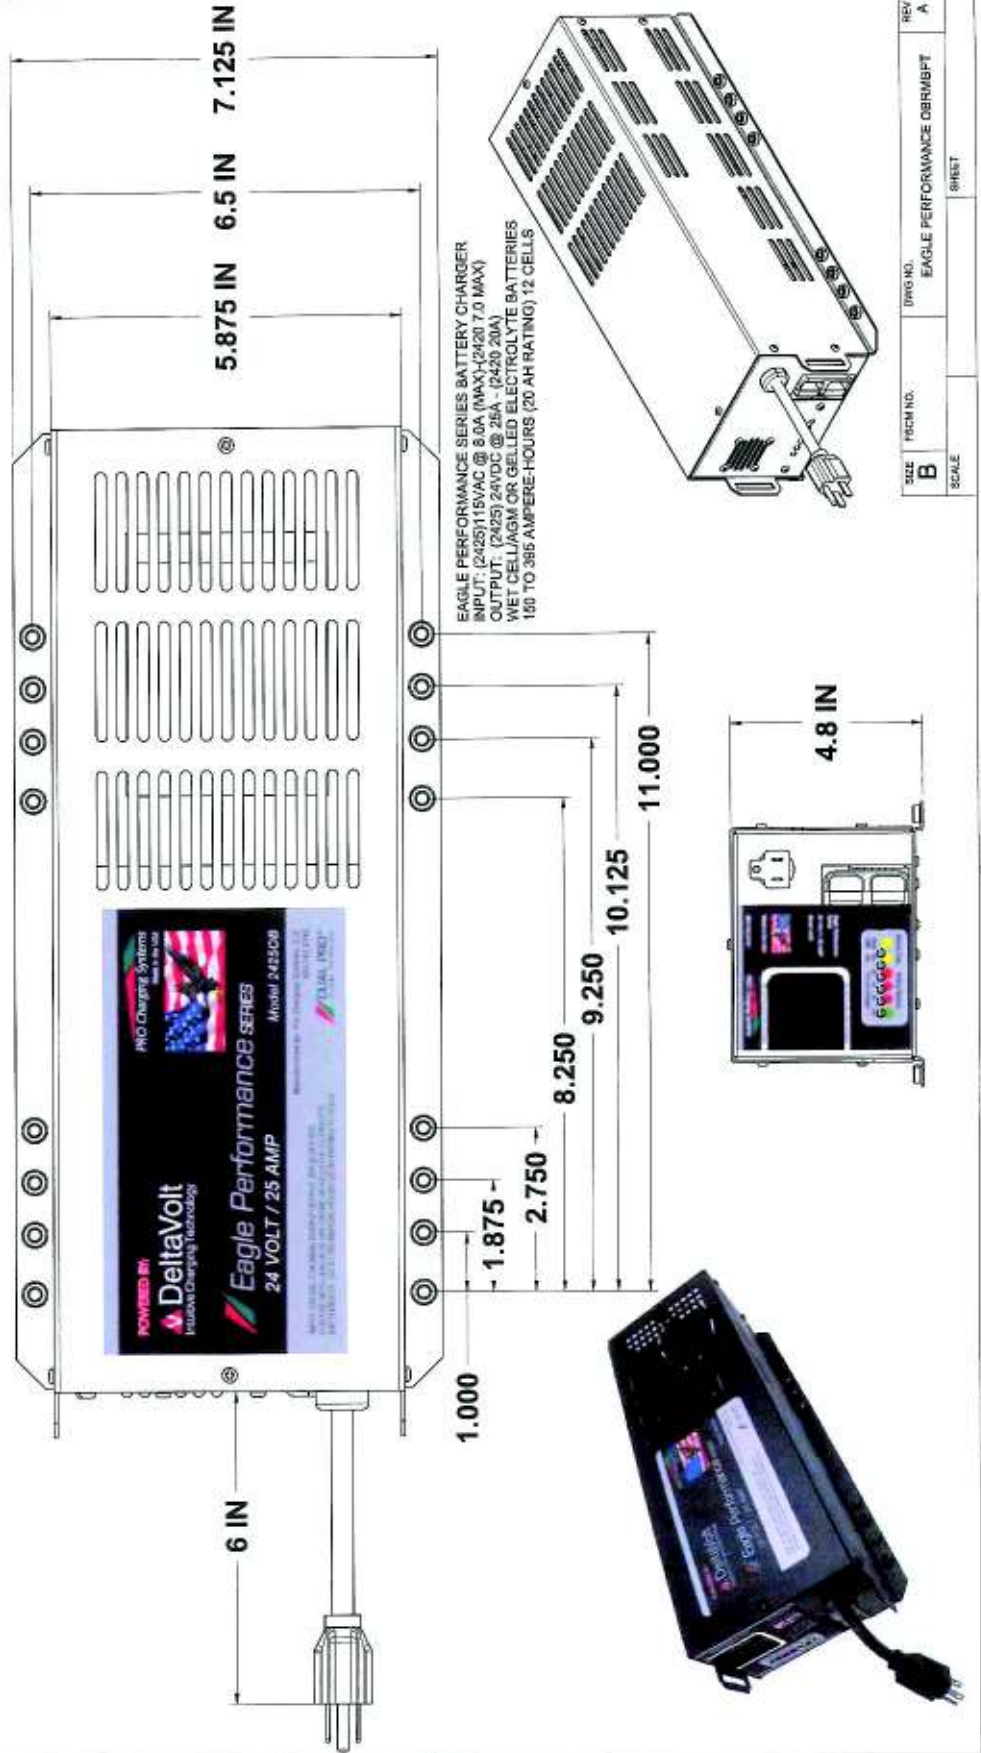

PRO Charging Systems
 3551 Hill Court Dr Blvd
 Lawrence, TN 37095

i2420OBRMBPT / i2425OBRMBPT
 BATTERY PACK UNIT TOP SB175

REVISIONS		DATE	APPROVED
ZONE	REV		
	A	06/18/11	

DESCRIPTION
 REFERENCE ONLY

SIZE	PCPN NO.	DRWG NO.	REV
B		EAGLE PERFORMANCE OBRMBPT	A
SCALE			SHEET