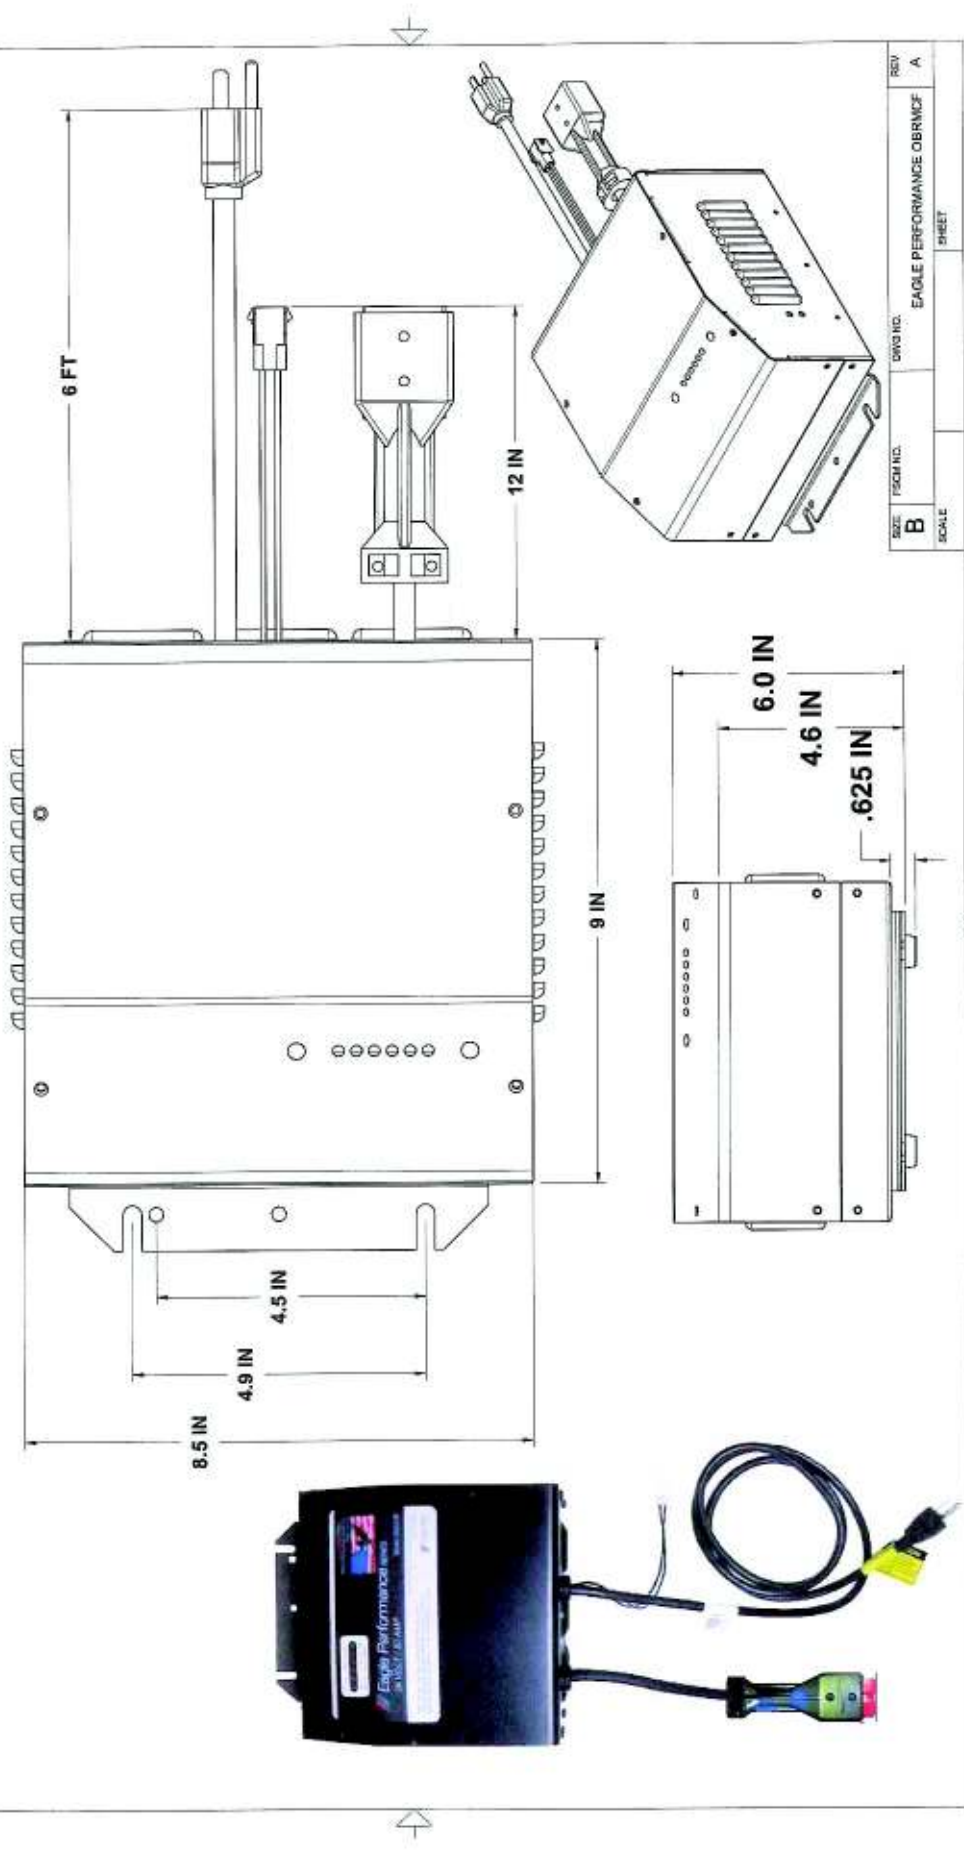

PRO Charging Systems
 1551 Hill Court
 Lawrence, TN 37006

i2420OBRMCF / i2425OBRMCF
JLG ES SERIES (GENERATION 2)

REVISIONS		DATE	APPROVED
ZONE	REV		
	A	01/15/11	
DESCRIPTION			
REFERENCE ONLY			

SIZE	FIG. NO.	DWG. NO.	REV
B			A
SCALE	EAGLE PERFORMANCE OBRMCF		SHEET