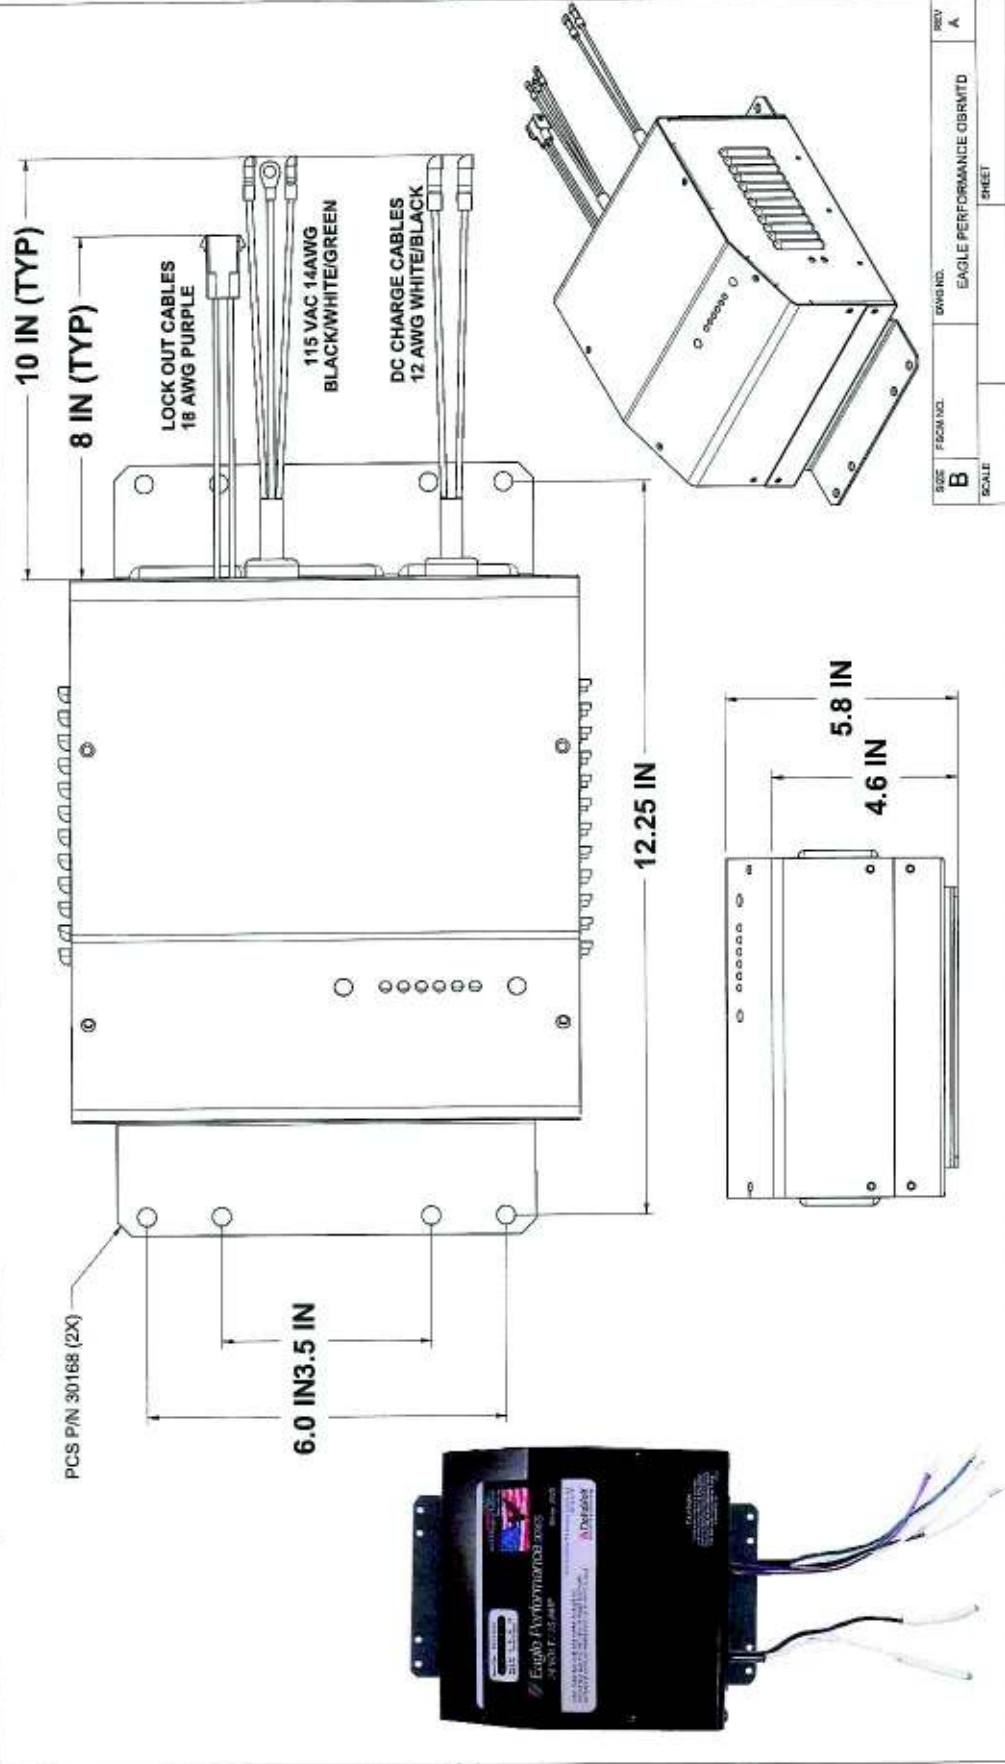

i2425OBRMTD / i3625OBRMTD / i4818OBRMTD
TAYLOR DUNN MODEL

| REVISING | | DATE | APPROVED |
|----------------|-----|----------|----------|
| ZONE | REV | | |
| A | | 04/17/12 | |
| REFERENCE ONLY | | | |

| SIZE | FIG. NO. | DWG. NO. | REV. |
|-------|----------|--------------------------|-------|
| B | | EAGLE PERFORMANCE OBRMTD | A |
| SCALE | | | SHEET |